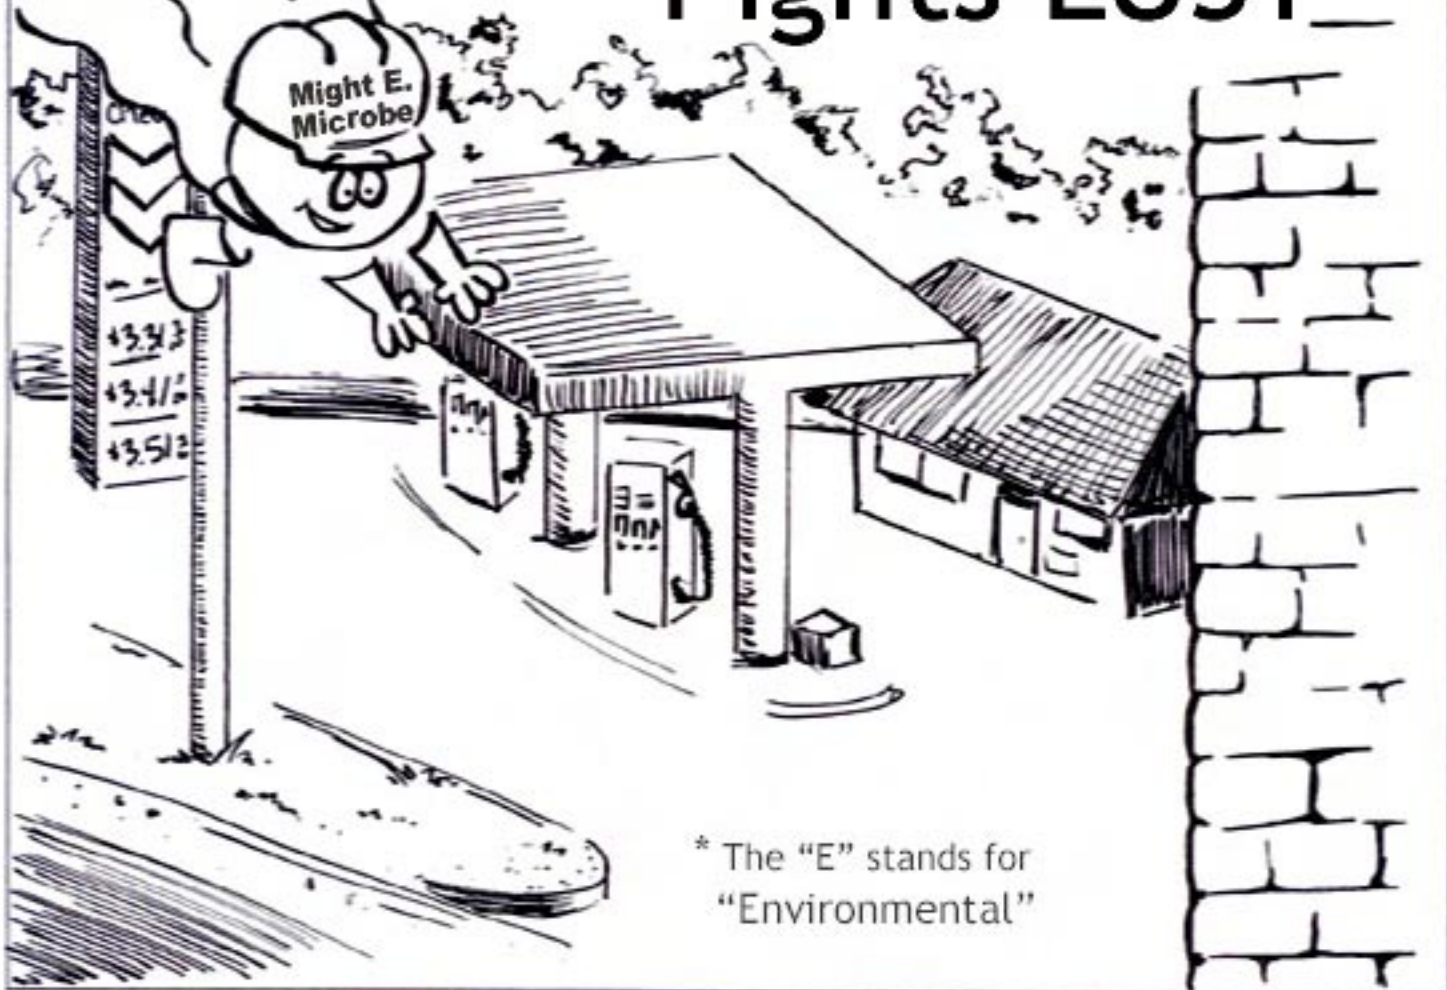

# Might E.\* Microbe Fights LUST

\* The "E" stands for  
"Environmental"

I'm Lee Key, the source of toxic pollution  
in soil and water that can cause cancer,  
birth defects, and widespread misery!

Not so fast,  
Lee Key!

I'll spread into wells and underground aquifers. Eventually, I'll pollute streams and rivers, then lakes, and finally... THE OCEAN!

No you won't, Lee Key. Your days are numbered!